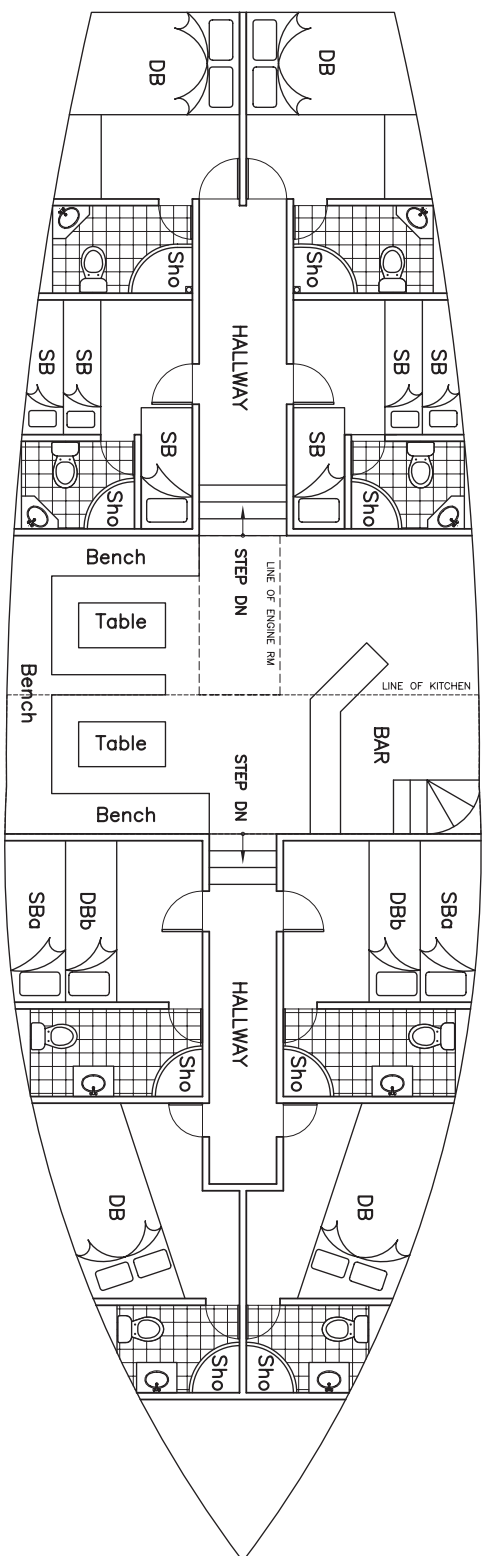

Plan of Keyif

Legends:

- DB - Double Bed
- SB - Single Bed
- Sho - Shower Cubicle
- SBa - Single Bed Above
- DBb - Double Bed Below